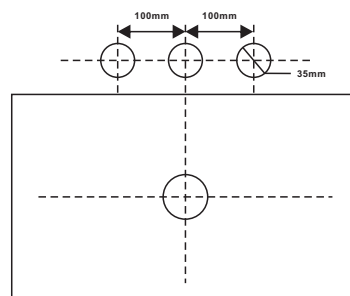

### Tools List (Not included)

Tape Measure

Silicone

Spirit Level

Use a spirit level to ensure the vanity is level from left to right and front to back, adjust if needed.

Step 1

Apply silicone sealant evenly along the bottom of backsplash and wall. Backsplash not included and must be purchased separately. Backsplash sold separately.

Step 2

Place backsplash on the surface of the counter with the siliconed side down. Check for alignment and let it dry for 24 hours. Skip this step if backsplash was not purchased.

Step 3

Please refer to the measurement of the counter top as below.

Step 4

Please refer to the following dimensions of faucet holes for vanities with undermount square sink.

Faucet hole specification-1

Please refer to the following dimensions of faucet holes for vanities with undermount oval sink.