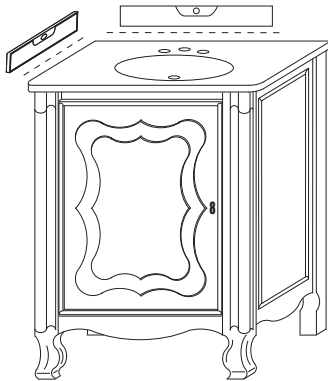

### Tools List (Not included)

Tape Measure

Silicone

Spirit Level

Use a spirit level to ensure the vanity is level from left to right and front to back, adjust if needed.

Step 1

Apply silicone sealant evenly along the bottom of backsplash and wall. Backsplash not included and must be purchased separately. Backsplash sold separately.

Step 2

Place backsplash on the surface of the counter with the siliconed side down. Check for alignment and let it dry for 24 hours. Skip this step if backsplash was not purchased.

Step 3

Please refer to the measurement of the counter top as below.