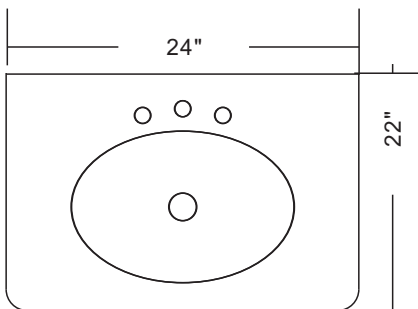

### Tools List (Not included)

Tape Measure

Silicone

Spirit Level

Use a spirit level to ensure the vanity is level from left to right and front to back, adjust if needed.

Step 1

Apply silicone sealant evenly along the bottom of backsplash and wall. Backsplash not included and must be purchased separately. Backsplash sold separately.

Step 2

Place backsplash on the surface of the counter with the siliconed side down. Check for alignment and let it dry for 24 hours. Skip this step if backsplash was not purchased.

Step 3

Please refer to the measurement of the counter top as below.

Step 4

Please refer to the following dimensions of faucet holes for vanities with undermount square sink.

Faucet hole specification-1

Please refer to the following dimensions of faucet holes for vanities with undermount oval sink.