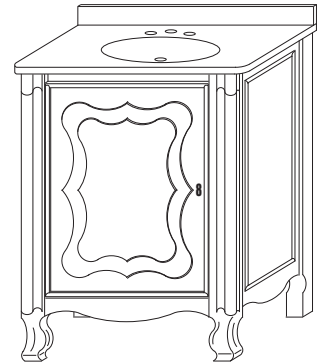

### Tools List (Not included)

Tape Measure

Silicone

Spirit Level

Use a spirit level to ensure the vanity is level from left to right and front to back, adjust if needed.

Step 1

Apply silicone sealant evenly along the bottom of backsplash and wall. Backsplash not included and must be purchased separately. Backsplash sold separately.

Step 2

Place backsplash on the surface of the counter with the siliconed side down. Check for alignment and let it dry for 24 hours. Skip this step if backsplash was not purchased.

Step 3

Please refer to the measurement of the counter top as below.