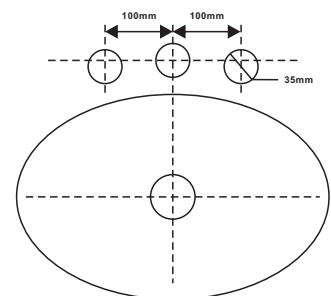

### Tools List (Not included)

Tape Measure

Silicone

Spirit Level

Use a spirit level to ensure the vanity is level from left to right and front to back, adjust if needed.

Step 1

Apply silicone sealant evenly along the bottom of backsplash and wall. Backsplash not included and must be purchased separately. Backsplash sold separately.

Step 2

Place backsplash on the surface of the counter with the siliconed side down. Check for alignment and let it dry for 24 hours. Skip this step if backsplash was not purchased.

Step 3

Please refer to the measurement of the counter top as below.

Step 4

Please refer to the following dimensions of faucet holes for vanities with undermount square sink.

Faucet hole specification-1

Please refer to the following dimensions of faucet holes for vanities with undermount oval sink.